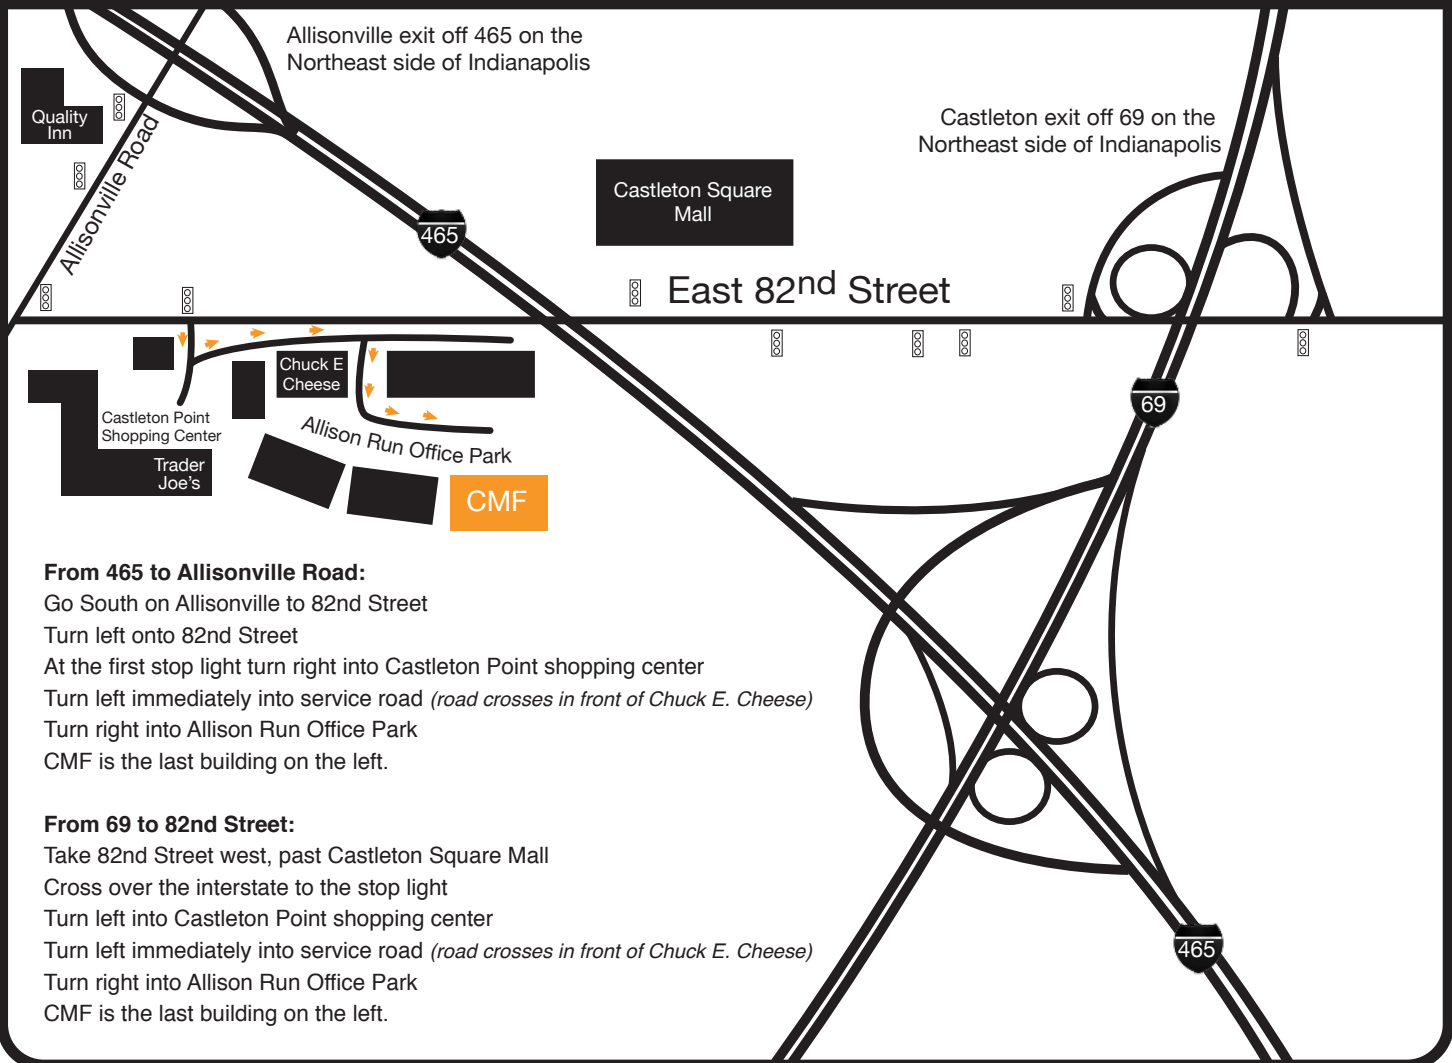

Directions to CMF International

5525 E. 82nd Street, Indianapolis ■ 317.578.2700

From 465 to Allisonville Road:

- Go South on Allisonville to 82nd Street
- Turn left onto 82nd Street
- At the first stop light turn right into Castleton Point shopping center
- Turn left immediately into service road (*road crosses in front of Chuck E. Cheese*)
- Turn right into Allison Run Office Park
- CMF is the last building on the left.

From 69 to 82nd Street:

- Take 82nd Street west, past Castleton Square Mall
- Cross over the interstate to the stop light
- Turn left into Castleton Point shopping center
- Turn left immediately into service road (*road crosses in front of Chuck E. Cheese*)
- Turn right into Allison Run Office Park
- CMF is the last building on the left.